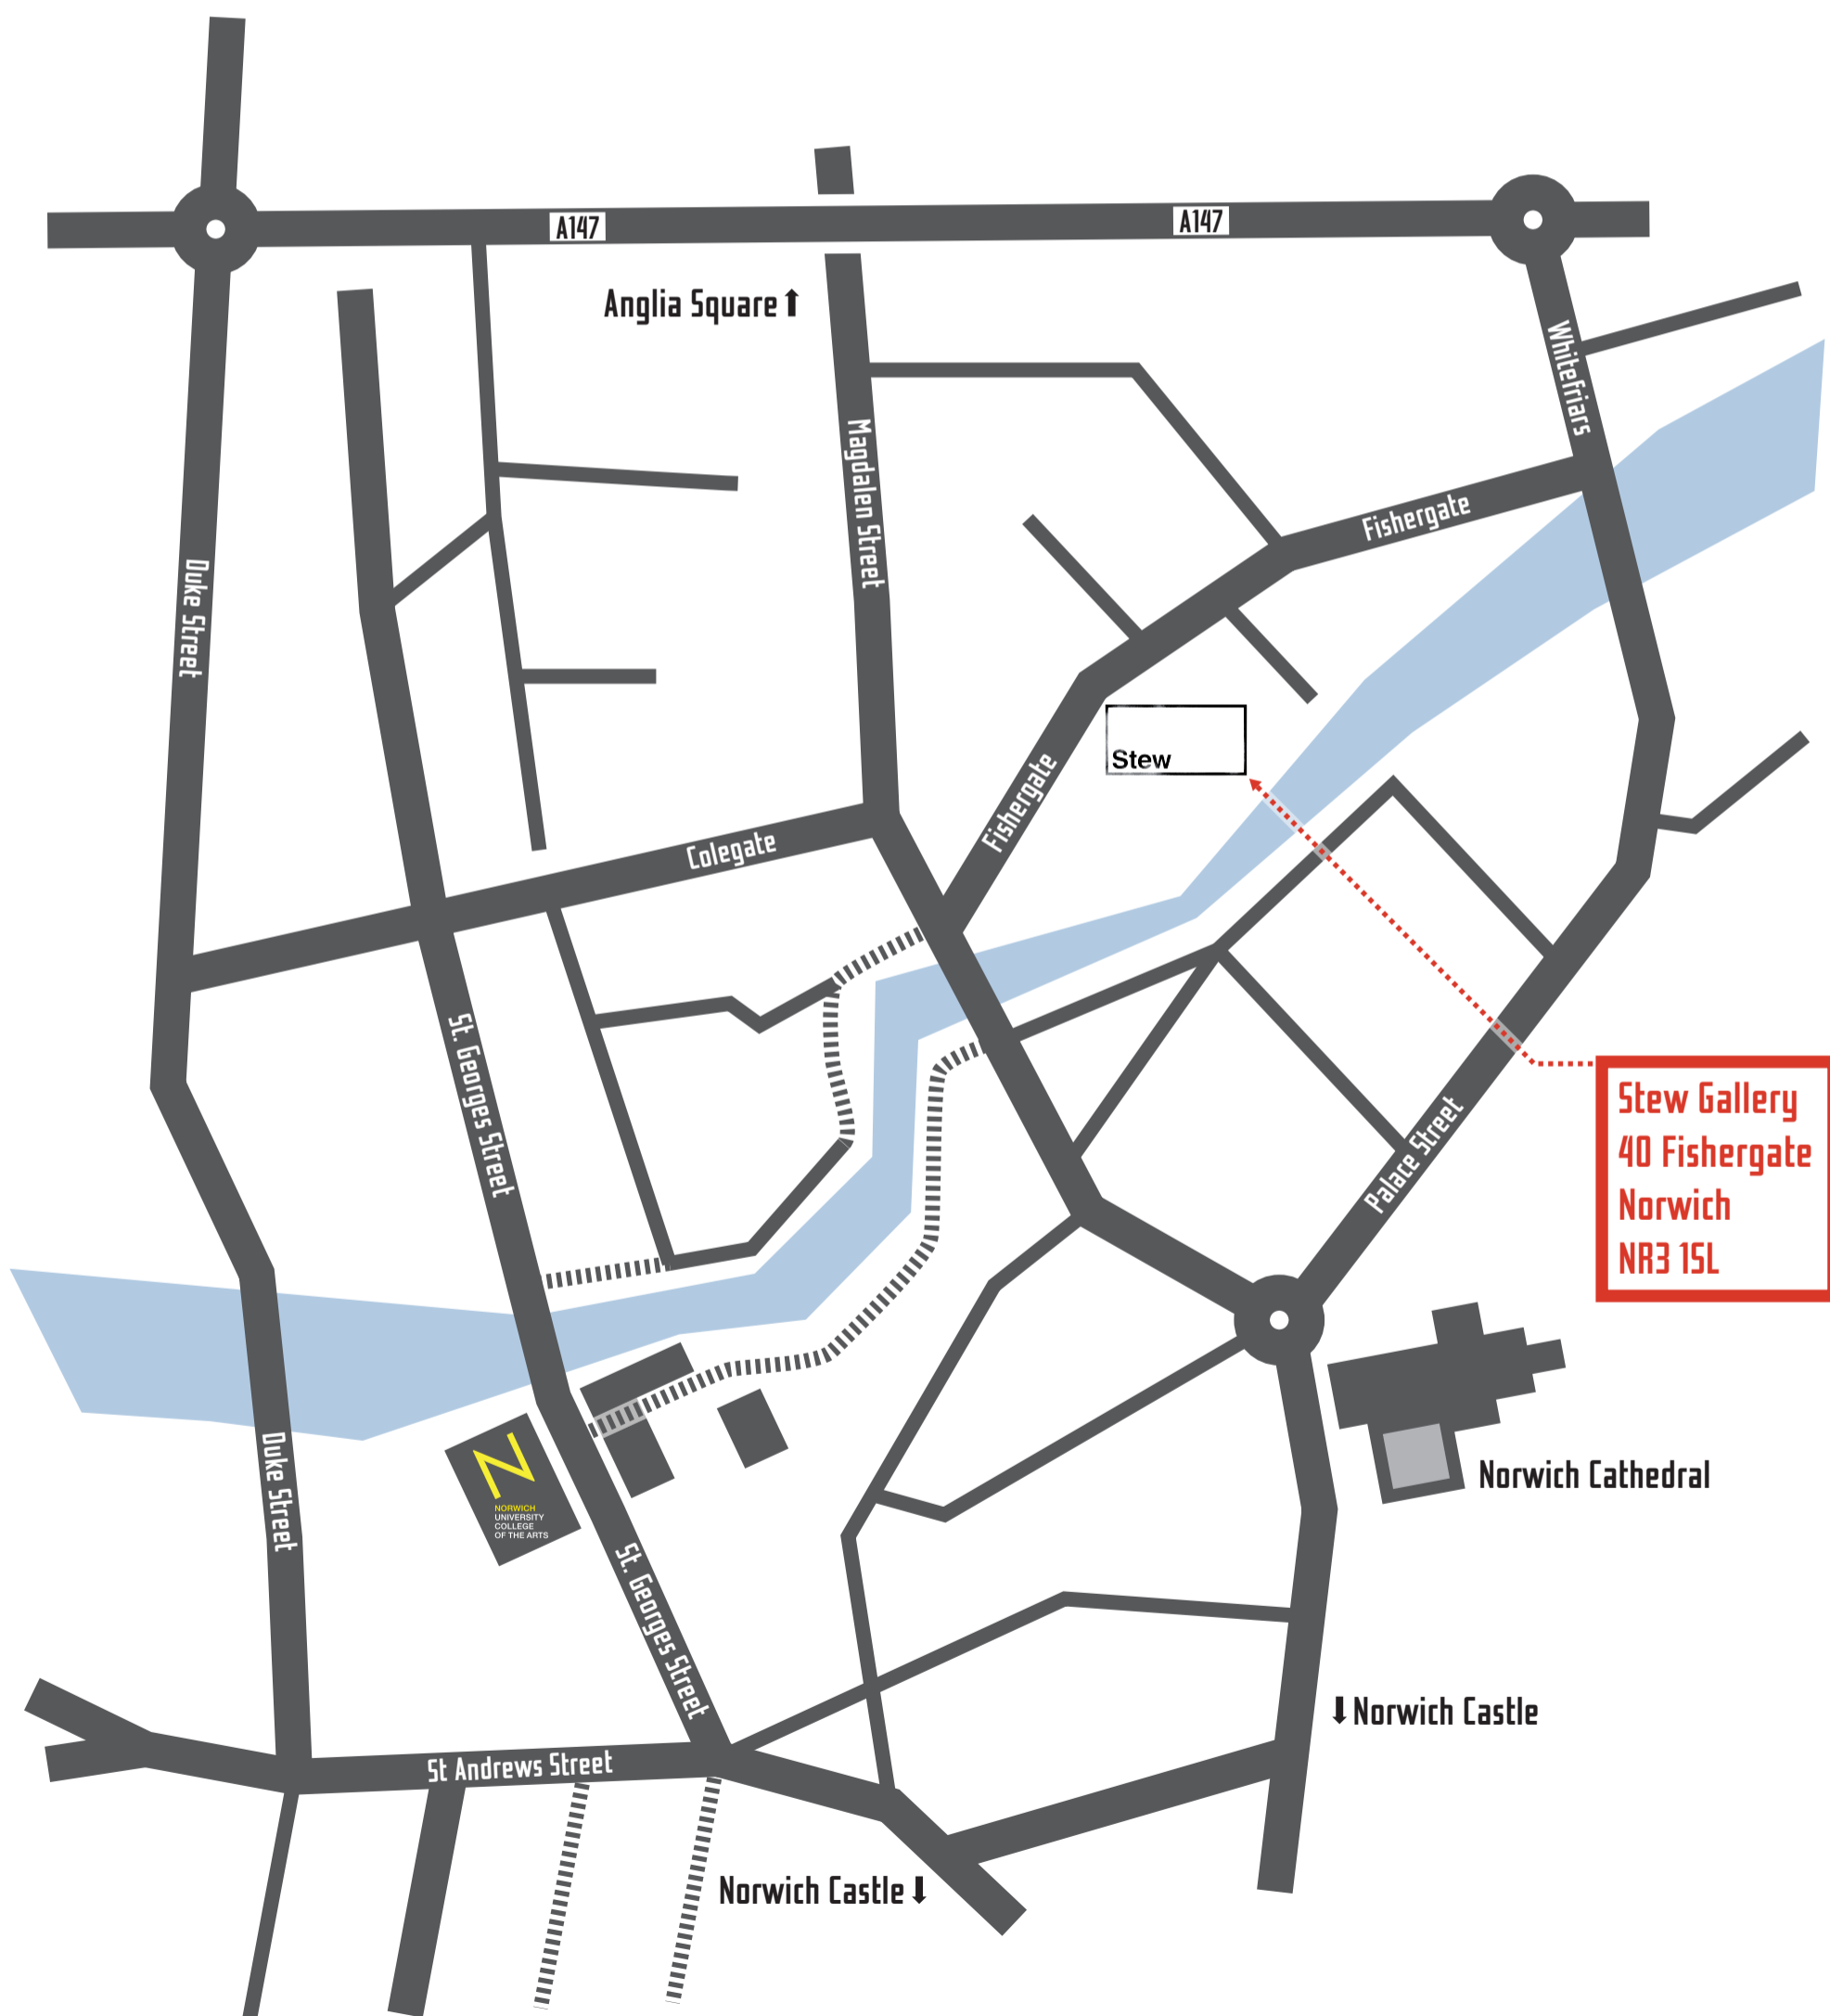

# IN TRANSIT

An international and collaborative exhibition

Linda Di Prata | Melanie Gibson | Pedro Lopes | Daniel Maria Tharau | Henning Lederer

Dates: 8th - 14th July 2009 [Closed on Sunday] 12am - 7pm | Stew Gallery\*

Opening: 8th July 5 - 9pm

Special Event: 11th July 5pm - 1am  
Barbecue + Drinks + Music + Get Together

For more information visit: [www.art-in-transit.org](http://www.art-in-transit.org) or write us: [contact@art-in-transit.org](mailto:contact@art-in-transit.org)

\*Stew Gallery | 40 Fishergate | Norwich | Norfolk | NR3 1SL

Stew Gallery  
40 Fishergate  
Norwich  
NR3 1SL